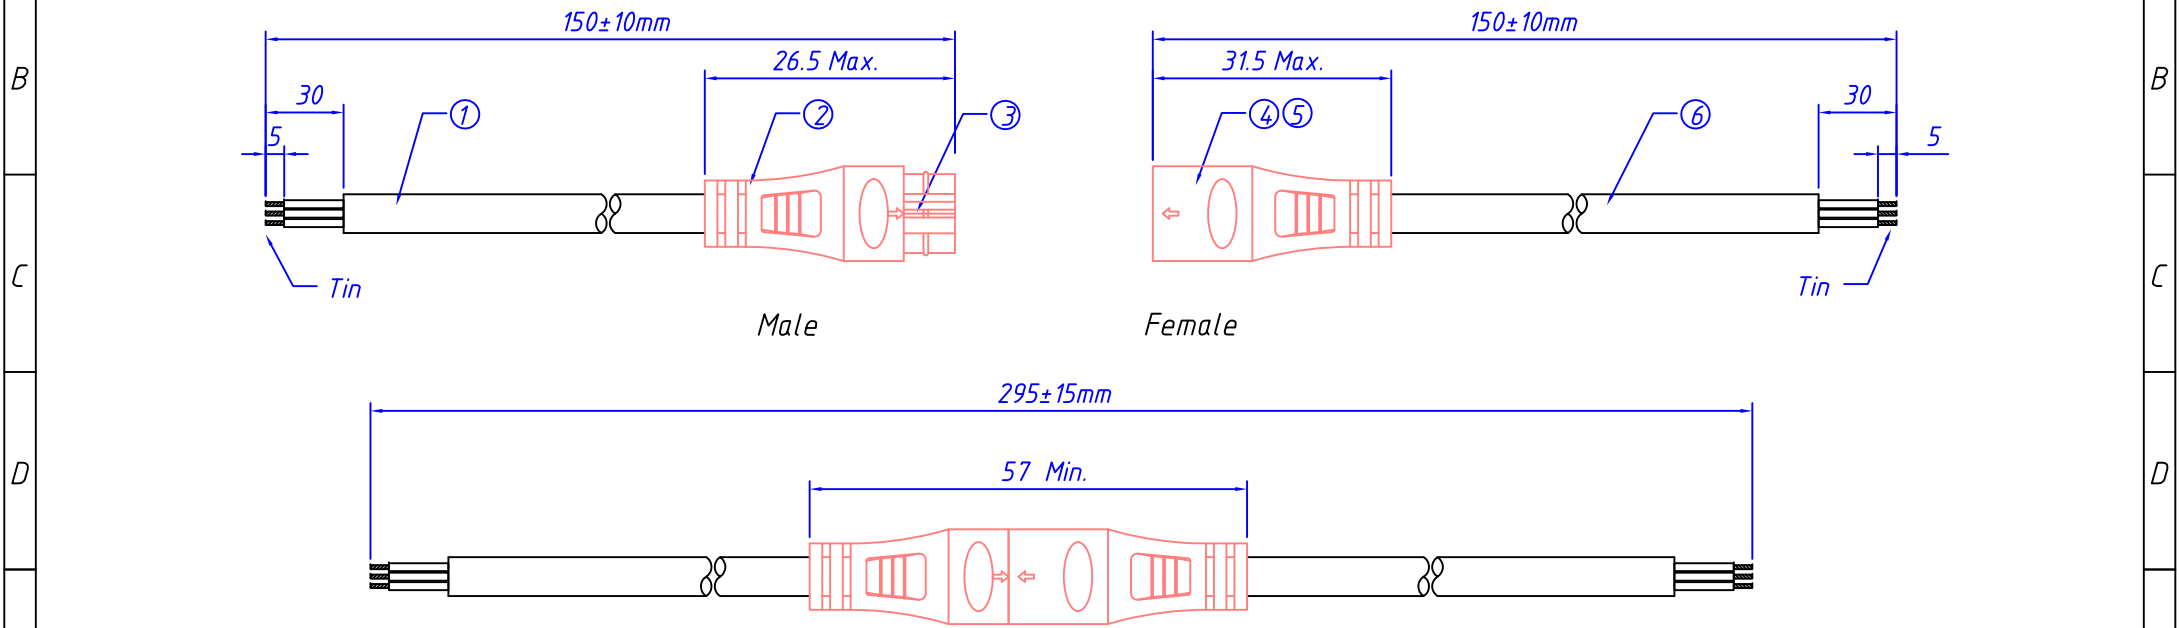

RoHS Compliant

E

Note
 1: Open/Short Text 100% Text. insulation: Min, 2M
 2: All must be meet on RoHS Compliant

Order Information:
 L-KLS17-LDC05-295 OW 305

RoHS —
 Series —
 Long: —
 295- L=295mm
 PVC Color: —
 OW- Orange+White
 Wire Gauge: —
 3x0.5mm² PVC CABLE

How to order KLS waterproof cable:

- 1-Confirm the cable material
- 2-Connector Contact number & wire size (3x0.5mm² ,.....)
- 3-Select form factor
- 4-Determination of length, single-sided length with connector
- 5-Determine the tail handling method (Stripping, Tin.....)
- 6-Special custom requirements

ITEM	PART NAME	Description	UNIT	Q'TY
6	Cable	3x0.5mm ² PVC Cable,White,5.3x2.8mm	mm	150
5	PVC	PVC 4SP MOLDING,Orange	g	xx
4	Contact	DC Terminal,Male	PCS	3
3	Contact	DC Terminal,Female	PCS	3
2	PVC	PVC 4SP MOLDING,Orange	g	xx
1	Cable	3x0.5mm ² PVC Cable,White ,5.3x2.8mm	mm	150

		Description:	
PROJECTION		DC WATERPROOF POWER CABLE ,IP60	
UNITS	mm	KLS P/N:	L-KLS17-LDC05-XXXXXX
SHEET SIZE	A4	NingBo KLS ELECTRONIC CO.,L TD.	
Draw:Daniel	2018-09-29		
Check:Daniel	2018-09-29		