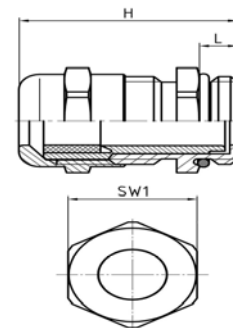

Nylon Cable Glands

KLS8-0628 M Type Nylon Cable Glands

Material:Nylon PA6

Sealing:NBR, EPDM

Working temperature:-40°C ~100°C , (120°C,short time)

Characteristics:IP68(Rotate the part, and use O-ring)

Color: Black , light grey

Item No.	Cable Range >ØI< (mm)	Outer diameter of thread (mm)	Mounting hole diameter (mm)	Thread length L(mm)	Joint length H(mm)	Wrench diameter (MM)
M10 x 1	3~6.5	10	10~10.3	8	22	15
M12 x 1.5	3~6.5	12	12~12.3	8	22	16
M12 x 1.5S	2~5	12	12~12.3	8	22	16
M14x1.5	4~8	14	14~14.3	8	26	19
M14x1.5S	2~6	14	14~14.3	8	26	19
M16 x 1.5	4~8	16	16~16.3	8	26	19
M16 x 1.5S	2~6	16	16~16.3	8	26	19
M18 x 1.5	5~10	18	18~18.3	8	27	22
M18 x 1.5S	3~7	18	18~18.3	8	27	22
M20 x 1.5	6~12	20	20~20.3	9	28	24
M20 x 1.5S	5~9	20	20~20.3	9	28	24
M22 x 1.5	10~14	22	22~22.3	10	30	27
M22 x 1.5S	7~12	22	22~22.3	10	30	27
M24 x 1.5	12~16	24	24~24.3	10	30	27
M24 x 1.5S	10~13	24	24~24.3	10	30	27
M25 x 1.5	13~18	25	25~25.3	10	35	33
M25 x 1.5S	9~16	25	25~25.3	10	35	33
M27 x 1.5	13~18	27	27~27.3	10	35	33
M27 x 1.5S	9~16	27	27~27.3	10	35	33
M30 x 1.5	16~21	30	30~30.3	11	34	35
M30 x 1.5S	13~18	30	30~30.3	11	34	35
M32 x 1.5	16~21	32	32~32.3	11	34	36
M32 x 1.5S	13~18	32	32~32.3	11	34	36
M36 x 1.5	18~25	36	36~36.3	12	40	41
M36 x 1.5S	13~20	36	36~36.3	12	40	41
M40 x 1.5	22~32	40	40~40.3	14	48	52
M40 x 1.5S	20~26	40	40~40.3	14	48	52
M50 x 1.5	32~38	50	50~50.3	14	49	60
M50 x 1.5S	25~31	50	50~50.3	14	49	60
M63 x 1.5	37~44	63	63~63.3	15	50	67
M63 x 1.5S	29~35	63	63~63.3	15	50	67
M75x 2	50~60	75	75~75.3	25	25	82

Oder Information

KLS8-0628-M12x1.5-B0

0628: M Type Nylon Cable Glands

M12x1.5: Item No.

B: Color Code: B-Black G-Gray

All specification & dimensions are subject to change,please call your nearest KLS sales represenative for update information