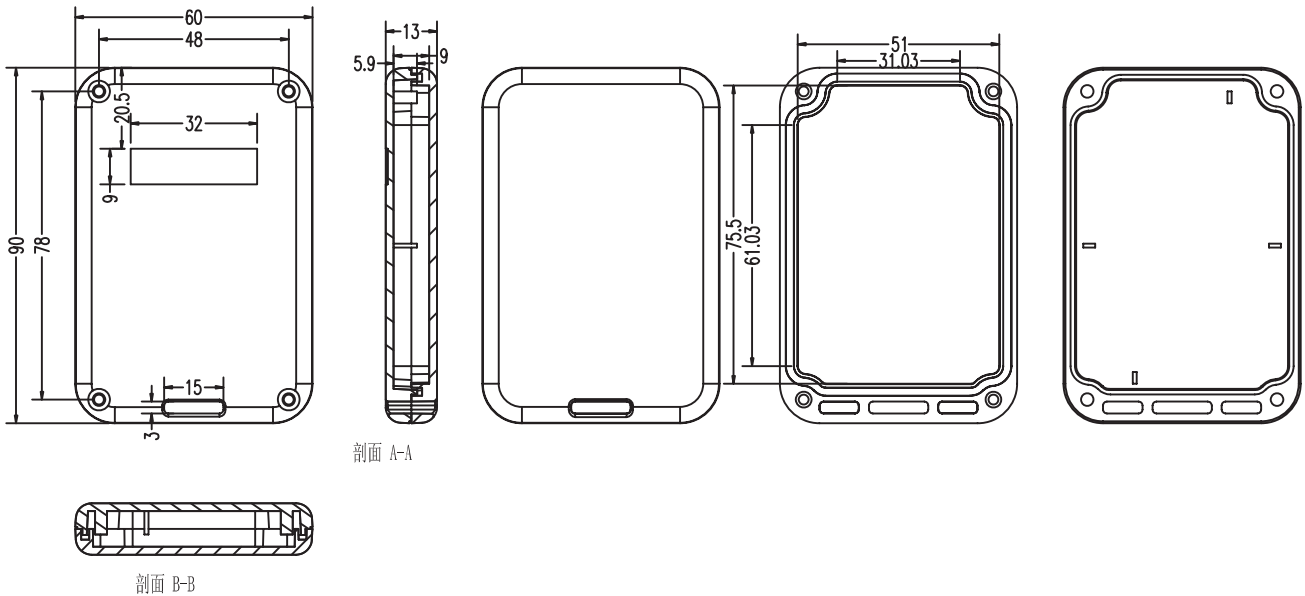

Digital, desktop generic shell

KLS24-JG5-03 Size:90*64*14mm

Product Description:

- *Product Material: ABS
- *Adapt to all types of terminal control boxes
- *Product Standard accessories: cap, base
- *Box body with the hook-type connection, tool-free installation
- *Color and villages bulk material can be customized
- *Product cover may require modification

I

ORDER INFORMATION

Product NO.: KLS24-JG5-03

Pos. NO.

No.