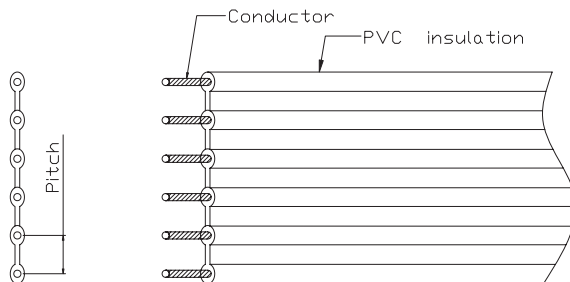

FLAT CABLE

UL2468 Rainbow Flat Cable Series

KLS17-XFC Series

Product Description

UL STYLE: 2468
Rate temperature : 80°C
Rate voltage : 300V
Passes UL VW-1 & CSA Standard : C22.2 No. 210.2
Flame test : FT1,FT2
Solid or stranded ,tinned or bare copper conductor 26~24AWG
PVC insulation , comply with ROHS environmental standard
Uniform insulation thickness to ensure easy stripping and cutting
For general purpose internal wiring of appliance

XVII

UL Style	Conductor		Pitch mm	Core No.	Insulation Thickness mm	Overall Diameter mm
	AWG	No. /mm				
UL2468 AWM KLS17-XFC	24	7/0.203 and 11/0.160	1.60/1.50	2	0.45	1.5x3.1/3.0
				3		1.5x4.7/4.5
				4		1.5x6.3/6.0
				5		1.5x7.9/7.5
				6		1.5x9.5/9.0
				7		1.5x11.1/10.5
				8		1.5x12.7/12.0
				9		1.5x14.3/13.5
				10		1.5x15.9/15.0
				11		1.5x17.5/16.5
				12		1.5x19.1/18.0

ORDER INFORMATION

Product NO.: KLS17-XFC-24AWG-XX-XX-X